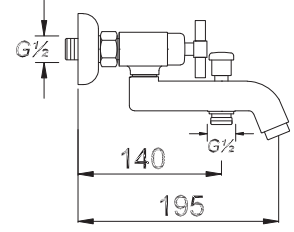

Kod/Code: 881

SABİT BORULU LAVABO BATARYASI
Two Handle Lavatory Faucet

حنفية حوض غسل الأيدي ثابتة و بمقبضين

₺ 300.00