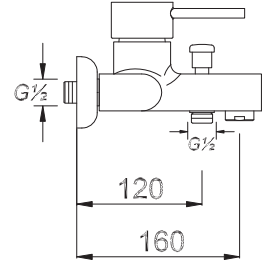

Kod/Code: 561

LAVABO BATARYASI
Single Lever Lavatory Faucet

حنفية حوض غسل الأيدي

₺ 240.00