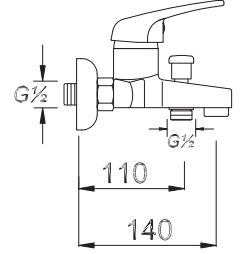

DUŞ BATARYASI
Single Lever Shower Faucet
حنفية الدش (حوض الإستحمام)

₺ 203.00

Kod/Code: 443

BANYO BATARYASI
Single Lever Bathroom Faucet

حنفية الحمام

₺ 190.00

Kod/Code: 445

LAVABO BATARYASI
Single Lever Lavatory Faucet