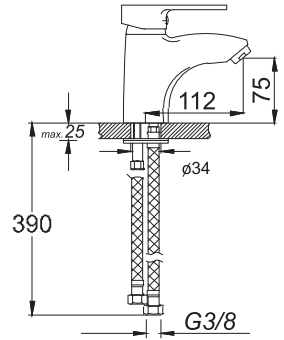

Kod/Code: 391

LAVABO BATARYASI
Single Lever Lavatory Faucet

حنفية حوض غسيل الأيدي

₺ 260.00

Kod/Code: 392

TEK GÖVDE EVİYE BATARYASI
Single Lever Kitchen Faucet

حنفية المطبخ برافعة واحدة

₺ 240.00