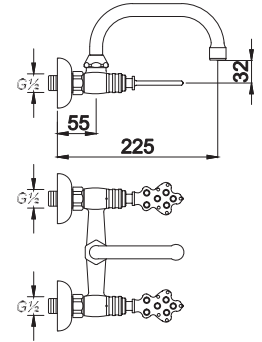

حنفية الحمام

₺ 600.00

Kod/Code: 621

DÖNER EVİYE BATARYASI
Two Handle Swivel Kitchen Faucet

حنفية المطبخ المتحركة

₺ 560.00

Kod/Code: 622

TEK GÖVDE KARTAL BATARYASI
Two Handle Lavatory Faucet