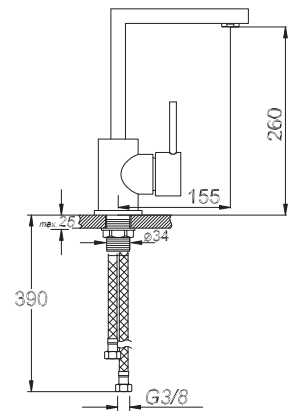

Kod/Code: 562

TEK GÖVDE EVİYE BATARYASI
Single Lever Kitchen Faucet

حنفية المطبخ برافعة واحدة

₺ 440.00