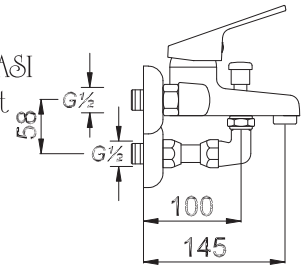

Kod/Code: 203

DÖNER EVIYE BATARYASI
Single Lever Kitchen Faucet

حنفية المطبخ المتحركة برافعة واحدة

₺ 155.00