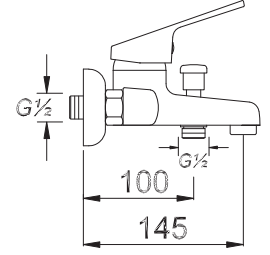

₺ 135.00

Kod/Code: 201

BANYO BATARYASI
Single Lever Bathroom Faucet

حنفية الحمام

₺ 225.00

Kod/Code: 202

YARI ANKASTRE BANYO BATARYASI
Semi Concealed Bathroom Faucet

حنفية الحمام