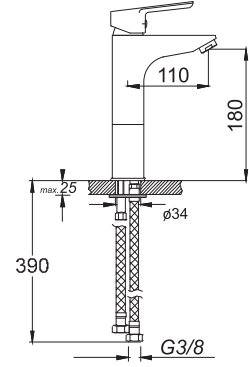

₺ 195.00

"Kalite Kendini Gösterir"

Kod/Code: 829

YÜKSEK LAVABO BATARYASI
High Lavatory Faucet

حنفية الحمام

₺ 360.00

Kod/Code: 833

ADLİKE EVİYE BATARYASI
Single Lever Kitchen Faucet