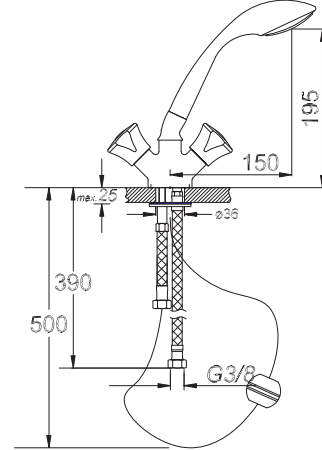

Kod/Code: 506

TEK GÖVDE KUÇU BATARYASI
Two Handle Kitchen Faucet

حنفية المطبخ برافعتين

₺ 155.00

10