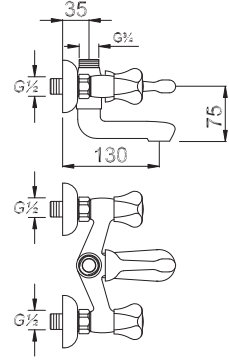

₺170.00

Kod/Code: 704

BANYO BATARYASI
Two Handle Bathroom Faucet

حنفية الحمام

₺ 210.00

10

Kod/Code: 705

BERBER BATARYASI
Pull-Out Barber Faucet