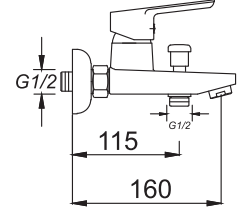

Kod/Code: 830

BANYO BATARYASI
Single Lever Bathroom Faucet

حنفية الحمام

₺ 270.00

Kod/Code: 831

LAVABO BATARYASI
Single Lever Lavatory Faucet

حنفية حوض غسيل الأيدي

₺ 240.00

Kod/Code: 832

TEK GÖVDE KUÇU EVİYE BATARYASI
Single Lever Kitchen Faucet

حنفية المطبخ برافعة واحدة

₺ 195.00