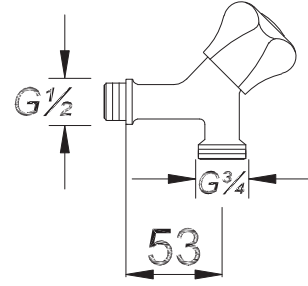

Kod/Code: 712

KAPAK TAKIMI

Handles

يد حنفية

₺ 19.00

100