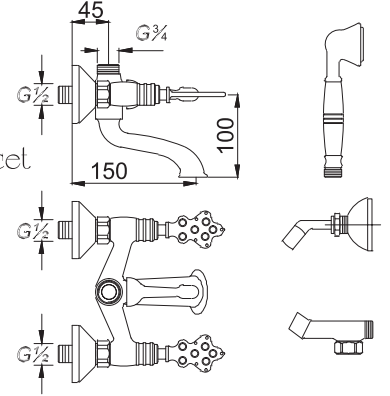

Kod/Code: 621

DÖNER EVİYE BATARYASI
Two Handle Swivel Kitchen Faucet

حنفية المطبخ المتحركة

₺ 560.00