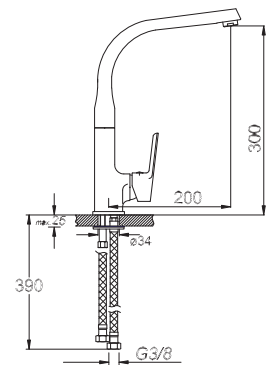

₺ 280.00

Kod/Code: 582

TEK GÖVDE EVİYE BATARYASI
Single Lever Kitchen Faucet

حنفية المطبخ برافعة واحدة

₺ 280.00

"Kalite Kendini Gösterir"

Kod/Code: 583

ADLIKE EVIYE BATARYASI
Single Lever Kitchen Faucet