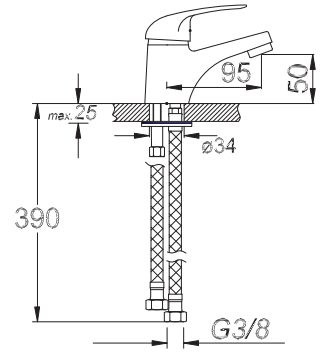

Kod/Code: 446

TEK GÖVDE EVİYE BATARYASI
Single Lever Kitchen Faucet

حنفية المطبخ برافعة واحدة

₺ 120.00