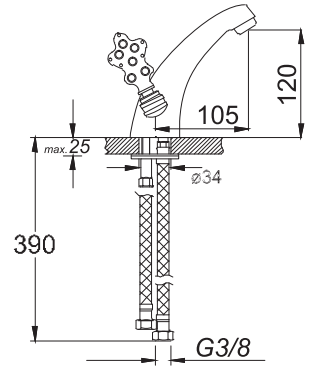

Kod/Code: 623

TEK GÖVDE EVİYE BATARYASI
Single Lever Kitchen Faucet

حنفية المطبخ برافعة واحدة

₺ 560.00