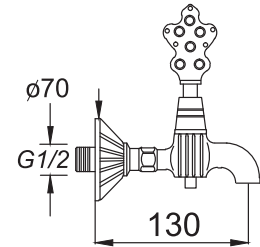

SPIRAL TAKIMI

₺ 580.00

Kod/Code: 199

OSMANLI MUSLUĞU
Ottaman Faucet

الحنفية العثمانية

₺ 140.00

Kod/Code: 880

BANYO BATARYASI
Single Lever Bathroom Faucet