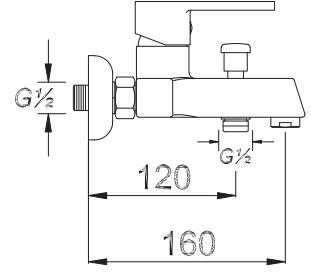

Kod/Code: 481

LAVABO BATARYASI
Single Lever Lavatory Faucet

حنفية حوض غسل الأيدي

₺ 260.00