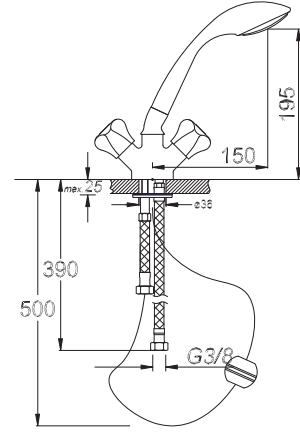

Kod/Code: 706

TEK GÖVDE KUÇU BATARYASI
Two Handle Kitchen Faucet

حنفية المطبخ برافعتين

₺ 130.00

10